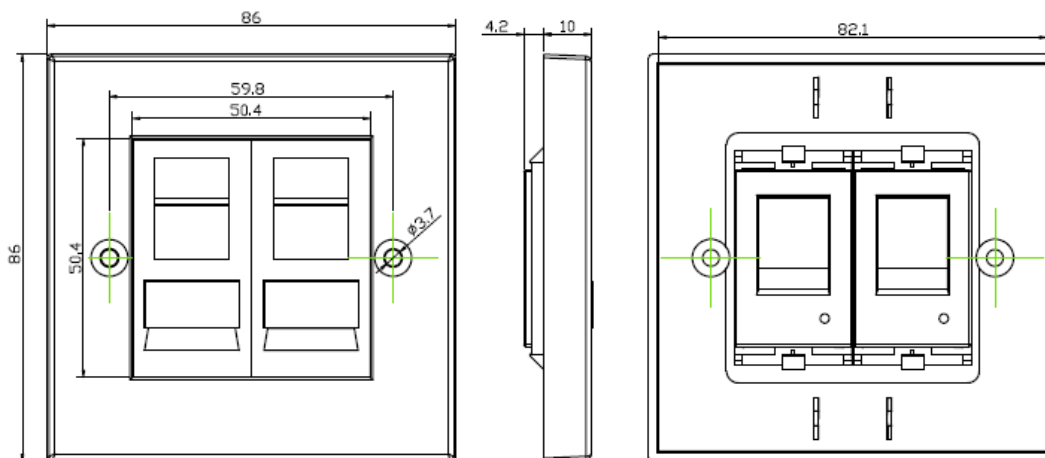

FEATURES:

- Secures to any surface, drywall, baseboard, and even modular furniture
- 100% compatible with standard wall (face) plates
- 1-port, 2-port are available
- Comes with hidden mounting screws
- Keystone jacks can be snapped in and out easily
- Right-angle frame design and shutter design for dust protection
- Material: UL-94V-0 high-impact, fire-retardant ABS resin
- RoHS compliant (EU Directive 2011/65/EC)

DRAWING:

ORDERING INFORMATION:

Part NO.	1211xy210
Description	Euro II face plate, right-angle, 86*86 snap-In, With shutter, white
x, entry angle	1: 45° 2: 90°
y, port	1: 1-port 2: 2-port
packing	45° 1pc/PE bag, 15pcs/box, 150pcs/carton carton size 57*35*22cm weight N.W. 6.5kgs G.W.7.5kgs 90° 1pc/PE bag, 20pcs/box, 200pcs/carton carton size 57*35*22cm weight N.W. 8.8kgs G.W.10.1kgs