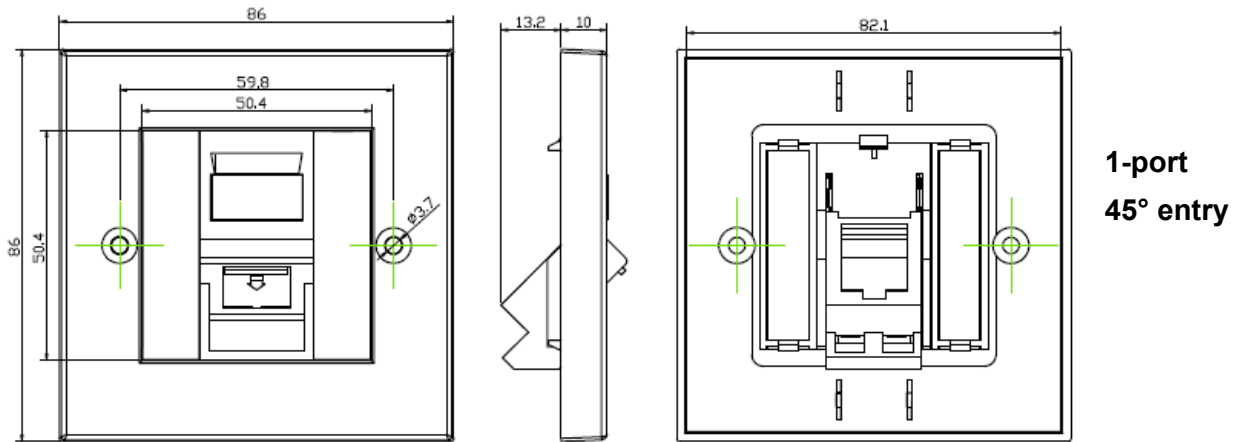

FEATURES:

- Secures to any surface, drywall, baseboard, and even modular furniture
- 100% compatible with standard wall (face) plates
- 1-port, 2-port are available
- Comes with hidden mounting screws
- Keystone jacks can be snapped in and out easily
- Right-angle frame design and shutter design for dust protection
- Material: UL-94V-0 high-impact, fire-retardant ABS resin
- RoHS compliant (EU Directive 2011/65/EC)

DRAWING:

ORDERING INFORMATION:

Part NO.	1211xy210
Description	Euro II face plate, right-angle, 86*86 snap-In, With shutter, white
x, entry angle	1: 45° 2: 90°
y, port	1: 1-port 2: 2-port
packing	45° 1pc/PE bag, 15pcs/box, 150pcs/carton carton size 57*35*22cm weight N.W. 6.5kgs G.W.7.5kgs 90° 1pc/PE bag, 20pcs/box, 200pcs/carton carton size 57*35*22cm weight N.W. 8.8kgs G.W.10.1kgs