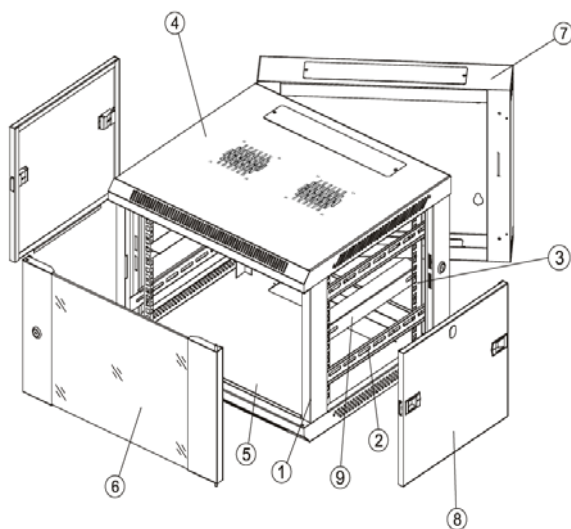

FEATURES:

- wall mount cabinet offers an economical and cost effective solution for smaller installations where space is limited
- compliant with ANSI/EIA RS-310-D, IEC297-2, DIN41491.Part1, part7, DIN 4144 standards
- cable entry from top and bottom
- top cover ready for cooling fan installation
- up to 60 kgs static loading capacity
- toughened glass front door with over 180° angle
- lockable side door easy to open for installation
- fixed 100mm space at rear frame
- 24 sets cage nuts (less than 12U : 12 sets)
- expanded space and additional cable slot easy for management and adjustment

MATERIAL & COLOR:

SPCC cold rolled steel

Thickness: vertical mounting rail:1.2mm ; frames & doors: 1.0mm ; others: 1.0mm

Color: Black RAL9005 ; Grey RAL7035

STRUCTURE:

S/N	Name	QTY
1	Frame	1
2	Horizontal bracket	4
3	Vertical mounting rail	4
4	Top cover	1
5	Bottom plate	1
6	Front door	1
7	Rear swing frame	1
8	Side Panel	2
9	L-shaped bracket	2

Premium Line Systems GmbH reserves the right to change specifications without prior notice.

ORDERING INFORMATION:

Part NO.	Capacity (U)	Width (mm)	Depth (mm)	Height (mm)	Packing Dimension W*D*H (mm)
61426406z	6	600	450+100	370	615*565*385
61426409z	9	600	450+100	500	615*565*515
61426412z	12	600	450+100	635	615*565*650
61426415z	15	600	450+100	770	615*565*785
61426418z	18	600	450+100	900	615*565*915
61426422z	22	600	450+100	1080	615*565*1095
61426506z	6	600	500+100	370	615*615*385
61426509z	9	600	500+100	500	615*615*515
61426512z	12	600	500+100	635	615*615*650
61426515z	15	600	500+100	770	615*615*785
61426518z	18	600	500+100	900	615*615*915
61426522z	22	600	500+100	1080	615*615*1095