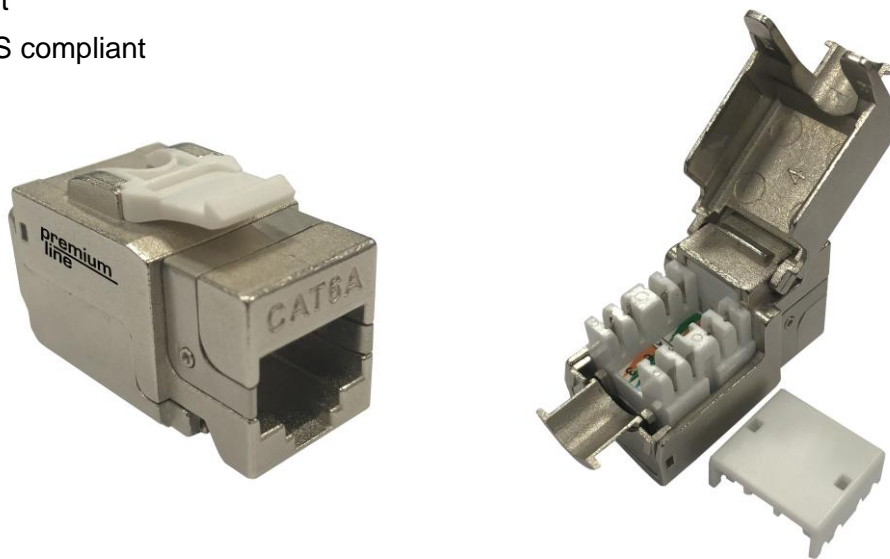

**FEATURES:**

- Conform to ANSI/TIA 568.2-D, ISO/IEC 11801-1, EN 50173-1 Class Ea specifications
- Die-casting design for optimal EMI protection
- Slim size is ideal for interfaces where the spaces are tight
- Multi-nodes consolidation cord, reliable end to end solution & high data traffic applications
- Terminate with 110 tools
- Free scissor attached per carton, for excessive cable cut and avoid field termination failure on “short”
- RoHS compliant

*Premium Line Systems GmbH reserves the right to change specifications without prior notice.*

Part No. 109813010

Ver. 2601

Product Specification

Dielectric Strength	1000V RMS for 1min
Current Rating	1.5Amp Max.
Insulation Resistance	10MΩ Min.
Contact Resistance	2mΩ per contact
Temperature Range	-10°C to 60°C
Humidity	
Admissible Conductor	10%~90%; non condensing
Body Material	23AWG ~ 26AWG insulation wire
	Housing: PC
Jack contact	Body: Zinc Die-casting
	Phosphor bronze, 50μ inch gold plated over nickel plated in contact area
IDC Contacts	Operating life: Minimum 750 insertions
	100μ inch nickel plated over phosphor bronze
	Operating life: Minimum 250 Re-terminations

**ORDERING INFORMATION:**

Part NO.	109813010
Description	Cat.6A 90° shielded die-casting keystone jack, slim type
Packing	1pc/ PE bag, 50pcs/box, 500pcs/ carton, carton size 57*35 *22 cm

Premium-Line Systems GmbH. Rosenheimer Str.89 D-83064 Raubling. Germany