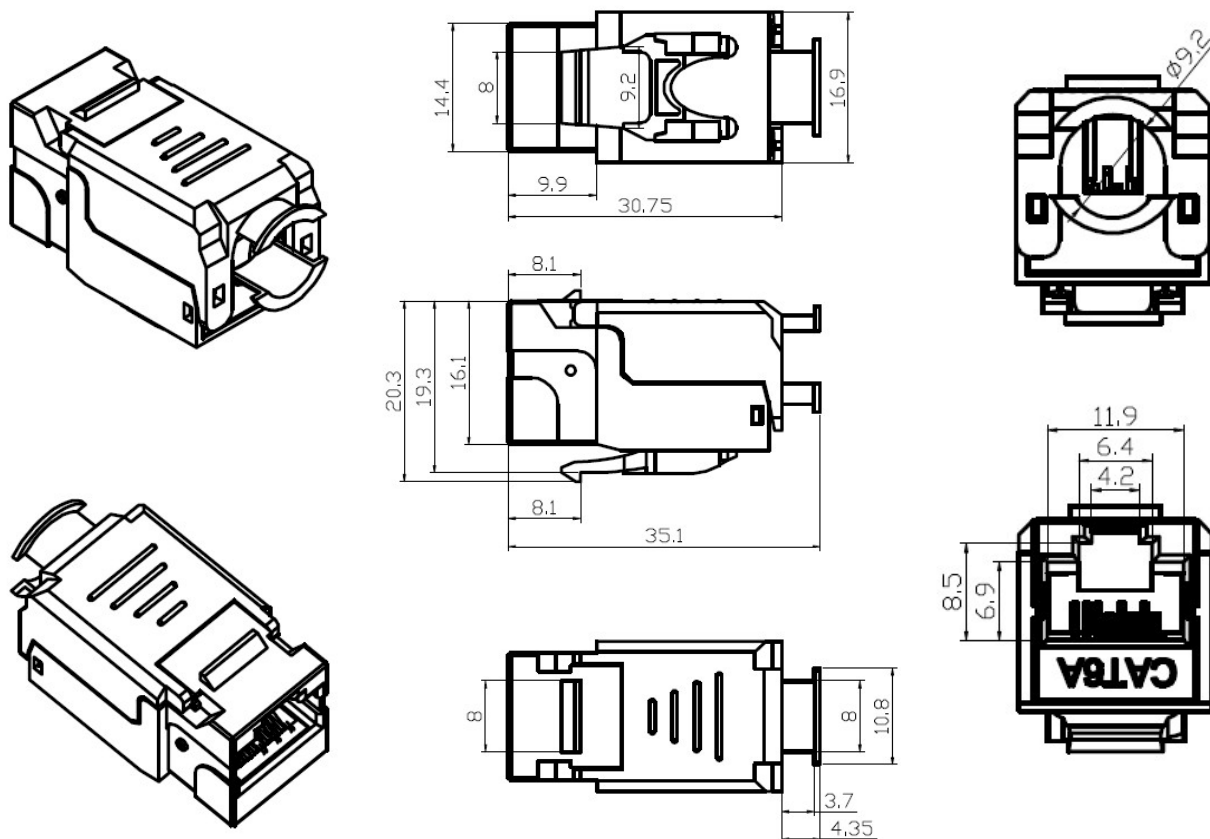

**TYPICAL PERFORMANCE:**

**Channel Performance Data for 10G 6A STP Solution**

**NEXT**

**ACRF**

**Return Loss**

**Insertion Loss**

■ Cat.6A Limit    ■ Typical

**DRAWING:**

**ORDERING INFORMATION:**

Part NO.	109813010
Description	Cat.6A 90° shielded die-casting keystone jack, slim type
Packing	1pc/ PE bag, 50pcs/box, 500pcs/ carton, carton size 57*35 *22 cm

Premium-Line Systems GmbH. Rosenheimer Str.89 D-83064 Raubling. Germany