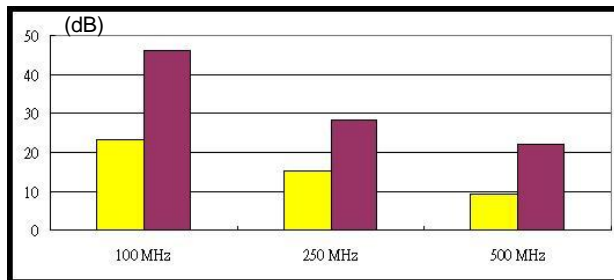

*Premium Line Systems GmbH reserves the right to change specifications without prior notice.*

Part No. 109813010

Ver. 2601

Product Specification

Dielectric Strength	1000V RMS for 1min
Current Rating	1.5Amp Max.
Insulation Resistance	10MΩ Min.
Contact Resistance	2mΩ per contact
Temperature Range	-10°C to 60°C
Humidity	
Admissible Conductor	10%~90%; non condensing
Body Material	23AWG ~ 26AWG insulation wire
	Housing: PC
Jack contact	Body: Zinc Die-casting
	Phosphor bronze, 50μ inch gold plated over nickel plated in contact area
IDC Contacts	Operating life: Minimum 750 insertions
	100μ inch nickel plated over phosphor bronze
	Operating life: Minimum 250 Re-terminations

**TYPICAL PERFORMANCE:**

**Channel Performance Data for 10G 6A STP Solution**

**NEXT**

**ACRF**

**Return Loss**

**Insertion Loss**

■ Cat.6A Limit    ■ Typical

**DRAWING:**