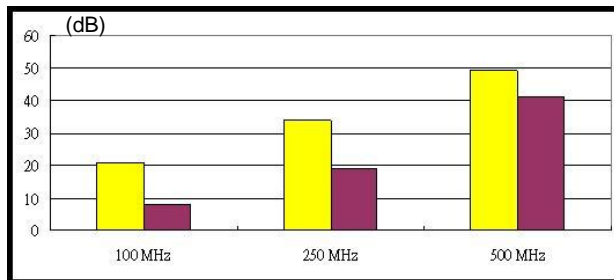

**TYPICAL PERFORMANCE:**

**Channel Performance Data for 10G 6A STP Solution**

**NEXT**

**ACRF**

**Return Loss**

**Insertion Loss**

■ Cat.6A Limit    ■ Typical

**DRAWING:**