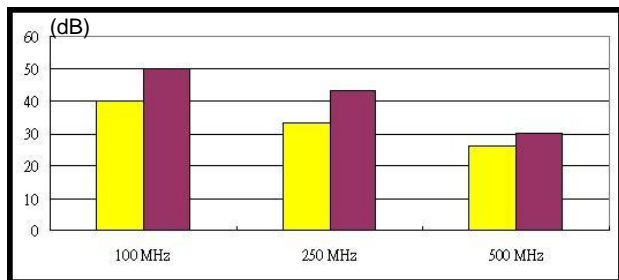

*Premium Line Systems GmbH reserves the right to change specifications without prior notice.*

Part No. 109813010

Ver. 2601

Product Specification

Dielectric Strength	1000V RMS for 1min
Current Rating	1.5Amp Max.
Insulation Resistance	10MΩ Min.
Contact Resistance	2mΩ per contact
Temperature Range	-10°C to 60°C
Humidity	
Admissible Conductor	10%~90%; non condensing
Body Material	23AWG ~ 26AWG insulation wire
	Housing: PC
Jack contact	Body: Zinc Die-casting
	Phosphor bronze, 50μ inch gold plated over nickel plated in contact area
IDC Contacts	Operating life: Minimum 750 insertions
	100μ inch nickel plated over phosphor bronze
	Operating life: Minimum 250 Re-terminations

**TYPICAL PERFORMANCE:**

**Channel Performance Data for 10G 6A STP Solution**

**NEXT**

**ACRF**

**Return Loss**

**Insertion Loss**

■ Cat.6A Limit    ■ Typical

**DRAWING:**