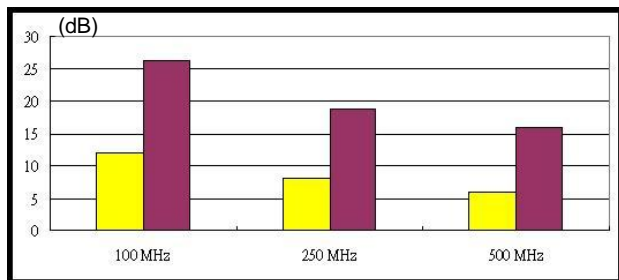

*Premium Line Systems GmbH reserves the right to change specifications without prior notice.*

Part No. 109813010

Ver. 2601

Product Specification

Dielectric Strength	1000V RMS for 1min
Current Rating	1.5Amp Max.
Insulation Resistance	10MΩ Min.
Contact Resistance	2mΩ per contact
Temperature Range	-10°C to 60°C
Humidity	
Admissible Conductor	10%~90%; non condensing
Body Material	23AWG ~ 26AWG insulation wire
	Housing: PC
Jack contact	Body: Zinc Die-casting
	Phosphor bronze, 50μ inch gold plated over nickel plated in contact area
IDC Contacts	Operating life: Minimum 750 insertions
	100μ inch nickel plated over phosphor bronze
	Operating life: Minimum 250 Re-terminations

**TYPICAL PERFORMANCE:**

**Channel Performance Data for 10G 6A STP Solution**

**NEXT**

**ACRF**

**Return Loss**

**Insertion Loss**

■ Cat.6A Limit    ■ Typical

**DRAWING:**